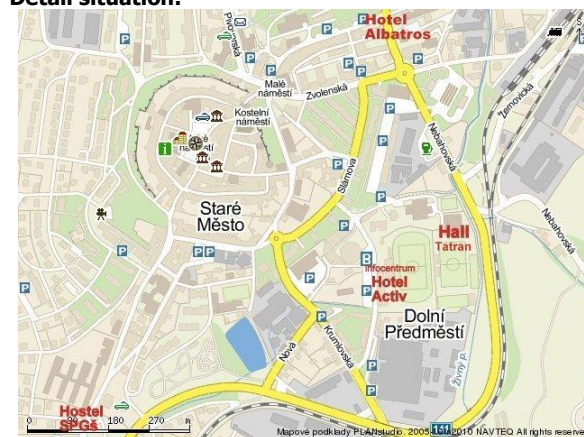

Okuma Koichiro – 6th Dan JKA
 International Affairs Division JKA Headquarters Tokyo

Takahashi Yuko – 4th Dan JKA
 Instructor JKA

Hall:

Sport hall Tatran Prachatice

Detail situation:

Training plan:

Kata	Group		
	9.-4.kyu	3.kyu-Dan	
Morning	7. ⁰⁰ – 8. ⁰⁰ am	8. ⁰⁰ – 9. ⁰⁰ am	
Training	Group		
	9.-6.kyu	Dan	5.-1.kyu
Morning	9. ⁰⁰ – 10. ³⁰ am	10. ³⁰ – 12. ⁰⁰ am	12. ⁰⁰ – 13. ³⁰ am
Afternoon	13. ³⁰ – 15. ⁰⁰ pm	15. ⁰⁰ – 16. ³⁰ pm	16. ³⁰ – 18. ⁰⁰ pm